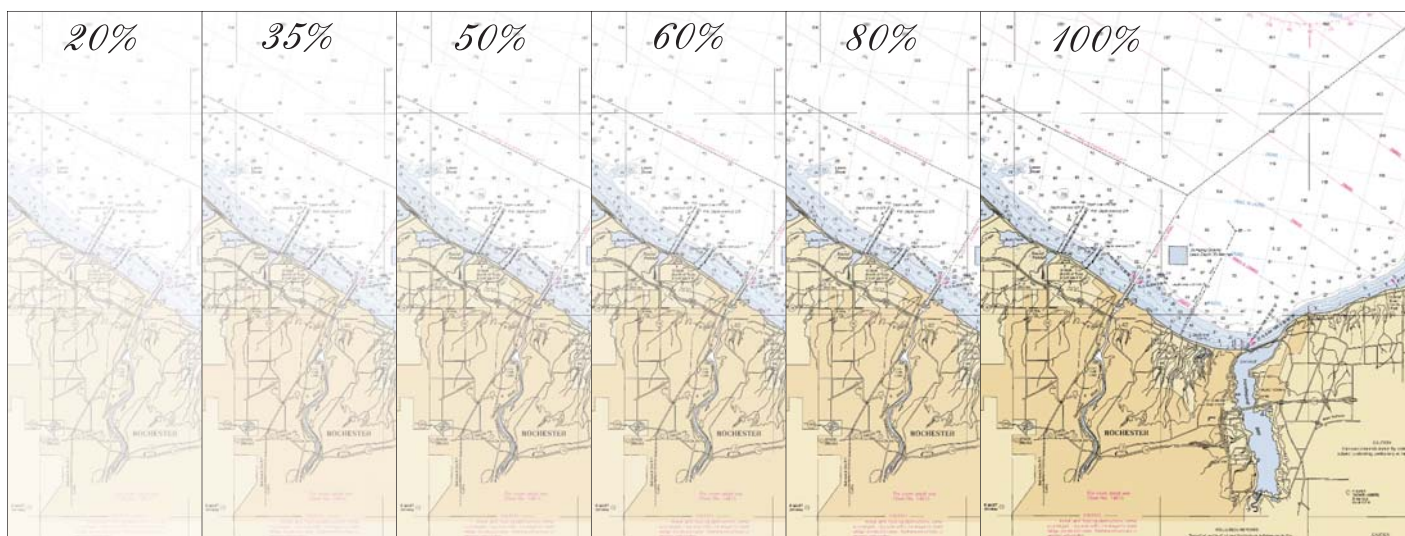

Please contact us if you have a request that we do not list. We will do our best to accommodate your design & printing needs.

Border Options

Chart Background Opacity

Chart Opacity is adjusted to compliment your stationery's message. We take several factors into consideration, such as the chart graphics, type style (font) & size, amount of copy and it's application. Stationery might include a watermark between 10 & 20%. Invitations will generally be between 35% & 50% whereas a greeting card with minimal copy will be 80-100%. Please indicate your "approximate" preference when ordering.