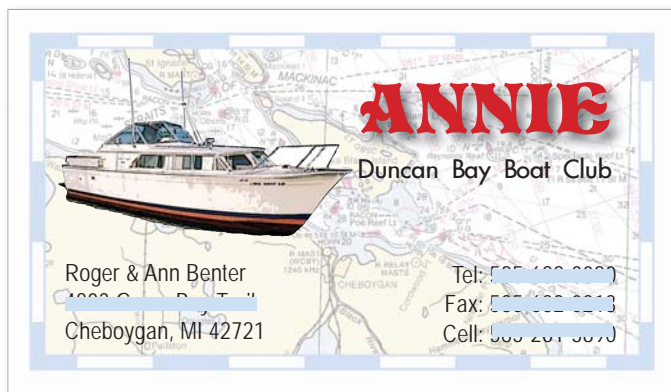

- ✿ 3 1/2" x 2" positioned Landscape or Portrait orientation
- ✿ Features NOAA chart background
- ✿ Striped border or full bleed design options
- ✿ Title: boat name, captain, business or house moniker
- ✿ Sub-title: GPS Coordinates, boat model, credentials
- ✿ Contact Information: Names, Address, telephone & email
- ✿ Magenta star to represent your homeport location
- ✿ Nautical Icon such as club burgees, logos, symbols, etc.
- ✿ Printed on choice of cardstock or waterproof material.

Visit our website *Design Gallery* for chart selection & examples:
www.nauticalstationery.com/gallery.