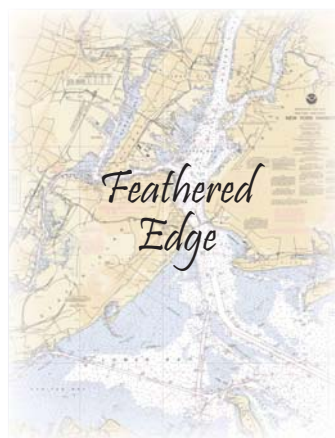

Border Options