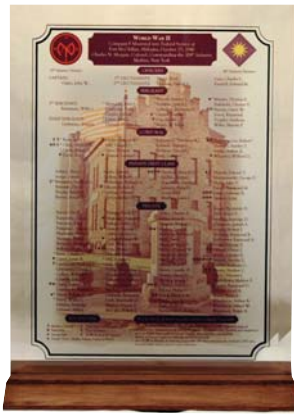

Tempered Glass Cutting Boards

Countertop Cutting Boards

- Large: 15 3/4" x 11 3/4" x 5/32"\$28
- Small: 11 3/4" x 7 3/4" x 5/32"\$20

Rectangular Wood Paddle Board\$30

- ❖ Solid Maple Paddle Board 14 "h x 5" w x 1 "
- ❖ Printed on 4"x8" tempered textured glass.

Round Wood Paddle Board.....\$35

- ❖ Solid Maple Board 14 3/4"h x 10" w x 1 "
- ❖ Printed on 8" dia. tempered textured glass

Tempered Glass Ceremony Plaques

Tempered Glass Plaque.....\$50

- ❖ 9"x12" Beveled Tempered Glass with walnut stand
- ❖ 7 1/2" x 10 1/2" frosted print area
- ❖ Design fees included